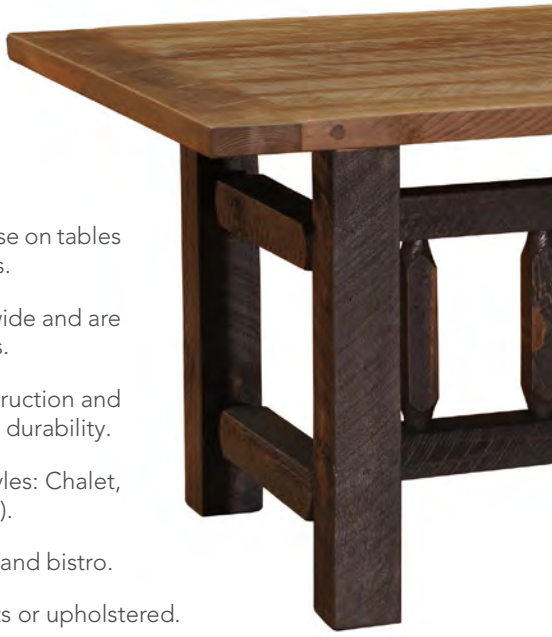

Spoke Back
Arm Chair
Shown upholstered
(#86020)

Twig Dining Bench
5-foot shown with wood seat
(#85525)

WoodShop Dining Room

WoodShop Dining Tables & Seating

- Mix-and-match stain colors for top/base on tables and frame/seat on chairs and benches.
- All WoodShop dining tables are 42" wide and are available from 5-foot to 8-foot lengths.
- Dining tops feature breadboard construction and include an Armor Finish for additional durability.
- WoodShop offers three table base styles: Chalet, Farmhouse, and Mission Point (shown).
- Multiple chair size options: side, arm, and bistro.
- Chairs available with either wood seats or upholstered.