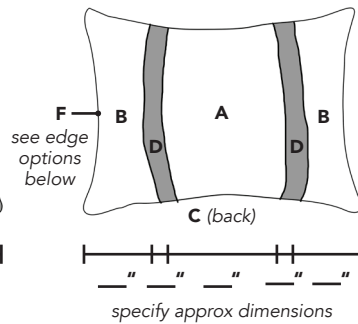

Custom Pillow

Product Part #: _____ Price: _____

Sign here to order item: _____

1. Choose Quantity & Size:

(circle poly or feather options)

Quantity: _____

- 16"x16" Poly Feather
 18"x18" Poly Feather
 20"x20" Poly Feather
 22"x22" Poly Feather
 12"x18" (poly only)
 14"x20" (poly only)
 14"x26" (poly only)
 Custom Size ___" W x ___" H (poly only)
 6"x26" Cylinder (poly only)
 9"x20" Cylinder (poly only)
 9"x24" Cylinder (poly only)

2. Choose Style:

Custom Design *(include your own diagram for review/or edit designs shown)*

Solid

Stitched Self Flange

Mitered Flange

Ruffle

3 Section

3 Section Banded

Square Flap

Side Sewn V Flap

3. Choose Fabric/Accents

A: (front) _____ **B:** (front coordinate) _____ **C:** (back) _____

D: (second coordinate) _____ **E:** (concho/buttons) _____ (button tuck effect) Yes No

F: (edge style)

- Plain Knife Edge, zipper on bottom seam
- Cord or Fringe on outside edge. Specify color: _____
 - 4 sides, zipper on lower back (non-reversible)
 - 3 sides, plain bottom, zipper in bottom seam (reversible)
- Welt 1/4". Specify color: _____
 - 4 sides, zipper on lower back (non-reversible)
 - 3 sides, plain bottom, zipper in bottom seam (reversible)