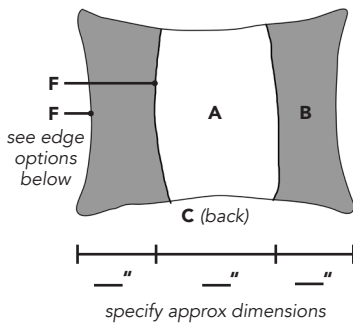

Custom Pillow

Product Part #: _____ Price: _____

Sign here to order item: _____

1. Choose Quantity & Size:

(circle poly or feather options)

Quantity: _____

- 16"x16" Poly Feather
 18"x18" Poly Feather
 20"x20" Poly Feather
 22"x22" Poly Feather
 12"x18" (poly only)
 14"x20" (poly only)
 14"x26" (poly only)
 Custom Size ___" W x ___" H (poly only)
 6"x26" Cylinder (poly only)
 9"x20" Cylinder (poly only)
 9"x24" Cylinder (poly only)

2. Choose Style:

Custom Design *(include your own diagram for review/or edit designs shown)*

Solid

Stitched Self Flange

Mitered Flange

Ruffle

3 Section

3 Section Banded

Square Flap

Side Sewn V Flap

3. Choose Fabric/Accents

A: (front) _____ **B:** (front coordinate) _____ **C:** (back) _____

D: (second coordinate) _____ **E:** (concho/buttons) _____ (button tuck effect) Yes No

F: (edge style)

- Plain Knife Edge, zipper on bottom seam
- Cord or Fringe on outside edge. Specify color: _____
 - 4 sides, zipper on lower back (non-reversible)
 - 3 sides, plain bottom, zipper in bottom seam (reversible)
- Welt 1/4". Specify color: _____
 - 4 sides, zipper on lower back (non-reversible)
 - 3 sides, plain bottom, zipper in bottom seam (reversible)