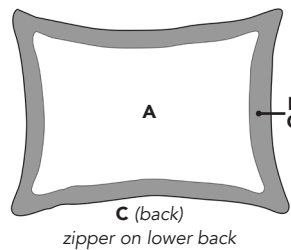

Custom Pillow

Product Part #: _____ Price: _____

Sign here to order item: _____

1. Choose Quantity & Size:

(circle poly or feather options)

Quantity: _____

- 16"x16" Poly Feather
 18"x18" Poly Feather
 20"x20" Poly Feather
 22"x22" Poly Feather
 12"x18" (poly only)
 14"x20" (poly only)
 14"x26" (poly only)
 Custom Size ___" W x ___" H (poly only)
 6"x26" Cylinder (poly only)
 9"x20" Cylinder (poly only)
 9"x24" Cylinder (poly only)

2. Choose Style:

Custom Design *(include your own diagram for review/or edit designs shown)*

Solid

Stitched Self Flange

Mitered Flange

Ruffle

3 Section

3 Section Banded

Square Flap

Side Sewn V Flap

3. Choose Fabric/Accents

A: (front) _____ **B:** (front coordinate) _____ **C:** (back) _____

D: (second coordinate) _____ **E:** (concho/buttons) _____ (button tuck effect) Yes No

F: (edge style)

- Plain Knife Edge, zipper on bottom seam
- Cord or Fringe on outside edge. Specify color: _____
 - 4 sides, zipper on lower back (non-reversible)
 - 3 sides, plain bottom, zipper in bottom seam (reversible)
- Welt 1/4". Specify color: _____
 - 4 sides, zipper on lower back (non-reversible)
 - 3 sides, plain bottom, zipper in bottom seam (reversible)