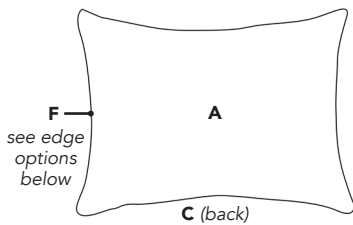

Custom Pillow

Product Part #: _____ Price: _____

Sign here to order item: _____

1. Choose Quantity & Size:

(circle poly or feather options)

Quantity: _____

- 16"x16" Poly Feather
 18"x18" Poly Feather
 20"x20" Poly Feather
 22"x22" Poly Feather
 12"x18" (poly only)
 14"x20" (poly only)
 14"x26" (poly only)
 Custom Size ___" W x ___" H (poly only)
 6"x26" Cylinder (poly only)
 9"x20" Cylinder (poly only)
 9"x24" Cylinder (poly only)

2. Choose Style:

Custom Design *(include your own diagram for review/or edit designs shown)*

Solid

Stitched Self Flange

Mitered Flange

Ruffle

3 Section

3 Section Banded

Square Flap

Side Sewn V Flap

3. Choose Fabric/Accents

A: (front) _____ **B:** (front coordinate) _____ **C:** (back) _____

D: (second coordinate) _____ **E:** (concho/buttons) _____ (button tuck effect) Yes No

F: (edge style)

- Plain Knife Edge, zipper on bottom seam
- Cord or Fringe on outside edge. Specify color: _____
 - 4 sides, zipper on lower back (non-reversible)
 - 3 sides, plain bottom, zipper in bottom seam (reversible)
- Welt 1/4". Specify color: _____
 - 4 sides, zipper on lower back (non-reversible)
 - 3 sides, plain bottom, zipper in bottom seam (reversible)