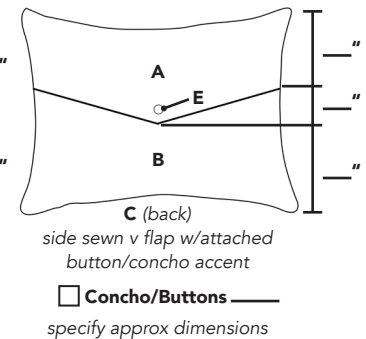

Custom Pillow

Product Part #: _____ Price: _____

Sign here to order item: _____

1. Choose Quantity & Size:

(circle poly or feather options)

Quantity: _____

- 16"x16" Poly Feather
 18"x18" Poly Feather
 20"x20" Poly Feather
 22"x22" Poly Feather
 12"x18" (poly only)
 14"x20" (poly only)
 14"x26" (poly only)
 Custom Size ___" W x ___" H (poly only)
 6"x26" Cylinder (poly only)
 9"x20" Cylinder (poly only)
 9"x24" Cylinder (poly only)

2. Choose Style:

Custom Design *(include your own diagram for review/or edit designs shown)*

Solid

Stitched Self Flange

Mitered Flange

Ruffle

3 Section

3 Section Banded

Square Flap

Side Sewn V Flap

3. Choose Fabric/Accents

A: (front) _____ **B:** (front coordinate) _____ **C:** (back) _____

D: (second coordinate) _____ **E:** (concho/buttons) _____ (button tuck effect) Yes No

F: (edge style)

- Plain Knife Edge, zipper on bottom seam
- Cord or Fringe on outside edge. Specify color: _____
 - 4 sides, zipper on lower back (non-reversible)
 - 3 sides, plain bottom, zipper in bottom seam (reversible)
- Welt 1/4". Specify color: _____
 - 4 sides, zipper on lower back (non-reversible)
 - 3 sides, plain bottom, zipper in bottom seam (reversible)