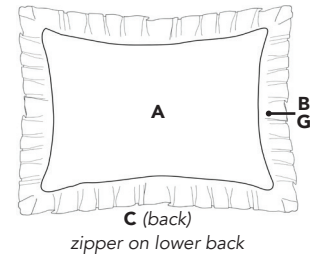

Custom Pillow

Product Part #: _____ Price: _____

Sign here to order item: _____

1. Choose Quantity & Size:

(circle poly or feather options)

Quantity: _____

- 16"x16" Poly Feather
 18"x18" Poly Feather
 20"x20" Poly Feather
 22"x22" Poly Feather
 12"x18" (poly only)
 14"x20" (poly only)
 14"x26" (poly only)
 Custom Size ___" W x ___" H (poly only)
 6"x26" Cylinder (poly only)
 9"x20" Cylinder (poly only)
 9"x24" Cylinder (poly only)

2. Choose Style:

Custom Design *(include your own diagram for review/or edit designs shown)*

Solid

Stitched Self Flange

Mitered Flange

Ruffle

3 Section

3 Section Banded

Square Flap

Side Sewn V Flap

3. Choose Fabric/Accents

A: (front) _____ **B:** (front coordinate) _____ **C:** (back) _____

D: (second coordinate) _____ **E:** (concho/buttons) _____ (button tuck effect) Yes No

F: (edge style)

- Plain Knife Edge, zipper on bottom seam
- Cord or Fringe on outside edge. Specify color: _____
 - 4 sides, zipper on lower back (non-reversible)
 - 3 sides, plain bottom, zipper in bottom seam (reversible)
- Welt 1/4". Specify color: _____
 - 4 sides, zipper on lower back (non-reversible)
 - 3 sides, plain bottom, zipper in bottom seam (reversible)