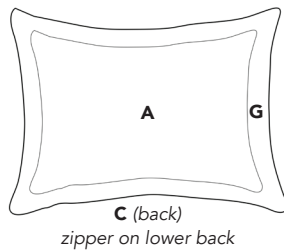

Custom Pillow

Product Part #: _____ Price: _____

Sign here to order item: _____

1. Choose Quantity & Size:

(circle poly or feather options)

Quantity: _____

- 16"x16" Poly Feather
 18"x18" Poly Feather
 20"x20" Poly Feather
 22"x22" Poly Feather
 12"x18" (poly only)
 14"x20" (poly only)
 14"x26" (poly only)
 Custom Size ___" W x ___" H (poly only)
 6"x26" Cylinder (poly only)
 9"x20" Cylinder (poly only)
 9"x24" Cylinder (poly only)

2. Choose Style:

Custom Design *(include your own diagram for review/or edit designs shown)*

Solid

Stitched Self Flange

Mitered Flange

Ruffle

3 Section

3 Section Banded

Square Flap

Side Sewn V Flap

3. Choose Fabric/Accents

A: (front) _____ **B:** (front coordinate) _____ **C:** (back) _____

D: (second coordinate) _____ **E:** (concho/buttons) _____ (button tuck effect) Yes No

F: (edge style)

- Plain Knife Edge, zipper on bottom seam
- Cord or Fringe on outside edge. Specify color: _____
 - 4 sides, zipper on lower back (non-reversible)
 - 3 sides, plain bottom, zipper in bottom seam (reversible)
- Welt 1/4". Specify color: _____
 - 4 sides, zipper on lower back (non-reversible)
 - 3 sides, plain bottom, zipper in bottom seam (reversible)