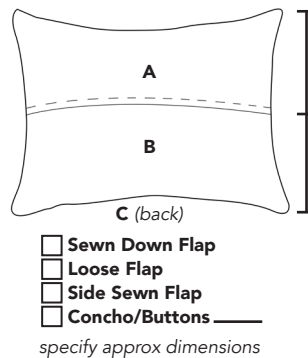

Custom Pillow

Product Part #: _____ Price: _____

Sign here to order item: _____

1. Choose Quantity & Size:

(circle poly or feather options)

Quantity: _____

- 16"x16" Poly Feather
 18"x18" Poly Feather
 20"x20" Poly Feather
 22"x22" Poly Feather
 12"x18" (poly only)
 14"x20" (poly only)
 14"x26" (poly only)
 Custom Size ___" W x ___" H (poly only)
 6"x26" Cylinder (poly only)
 9"x20" Cylinder (poly only)
 9"x24" Cylinder (poly only)

2. Choose Style:

Custom Design *(include your own diagram for review/or edit designs shown)*

Solid

Stitched Self Flange

Mitered Flange

Ruffle

3 Section

3 Section Banded

Square Flap

Side Sewn V Flap

3. Choose Fabric/Accents

A: (front) _____ **B:** (front coordinate) _____ **C:** (back) _____

D: (second coordinate) _____ **E:** (concho/buttons) _____ (button tuck effect) Yes No

F: (edge style)

- Plain Knife Edge, zipper on bottom seam
- Cord or Fringe on outside edge. Specify color: _____
 - 4 sides, zipper on lower back (non-reversible)
 - 3 sides, plain bottom, zipper in bottom seam (reversible)
- Welt 1/4". Specify color: _____
 - 4 sides, zipper on lower back (non-reversible)
 - 3 sides, plain bottom, zipper in bottom seam (reversible)